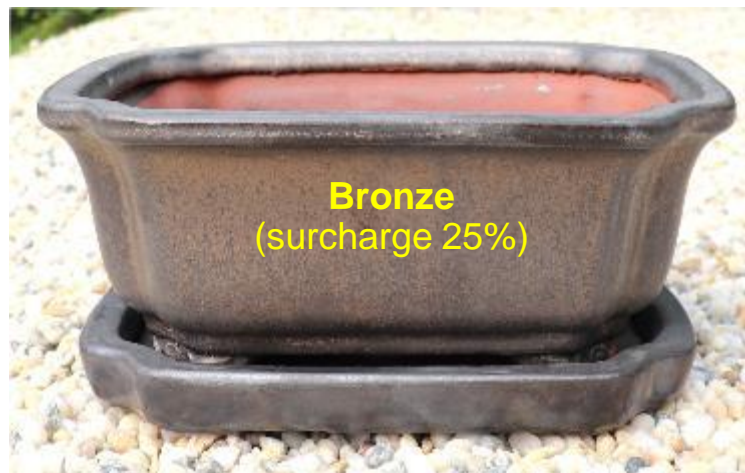

COLOR CHOICES FOR BONSAI POTS- ITEM #: VNP70419 (A/B/C/D)