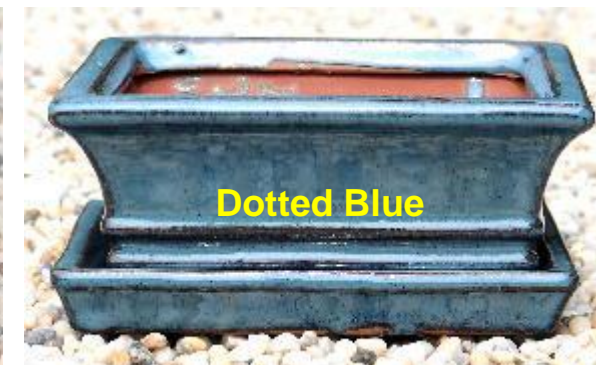

COLOR CHOICES FOR BONSAI POTS- ITEM #: VNP70422 (A/B/C/D)

ITEM #: VNP70422

D size: 6 inch Bonsai pot

C size: 8 inch Bonsai pot

B size: 10 inch Bonsai pot

A size: 12 inch Bonsai pot