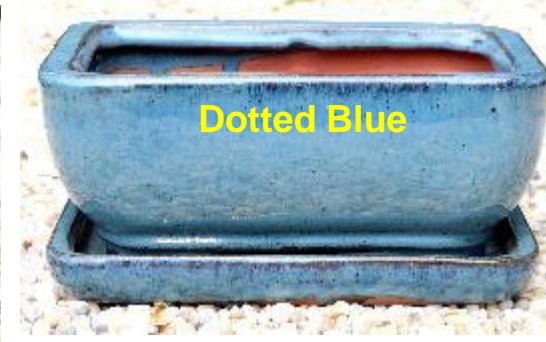

COLOR CHOICES FOR BONSAI POTS- ITEM #: VNP70421 (A/B/C/D)

ITEM #: VNP70421

D size: 6 inch Bonsai pot

C size: 8 inch Bonsai pot

B size: 10 inch Bonsai pot

A size: 12 inch Bonsai pot