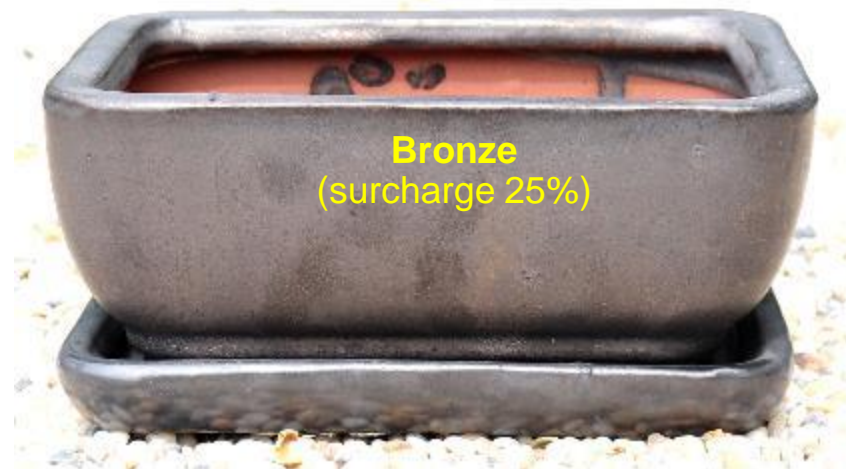

COLOR CHOICES FOR BONSAI POTS- ITEM #: VNP70421 (A/B/C/D)

ITEM #: VNP70421

D size: 6 inch Bonsai pot

C size: 8 inch Bonsai pot

B size: 10 inch Bonsai pot

A size: 12 inch Bonsai pot