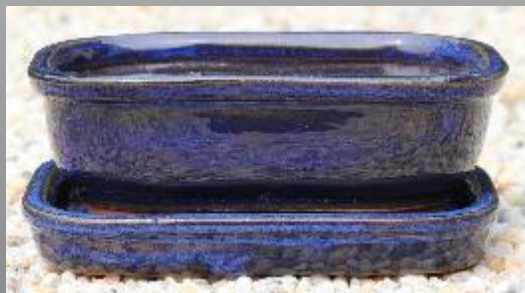

8" Bonsai pot