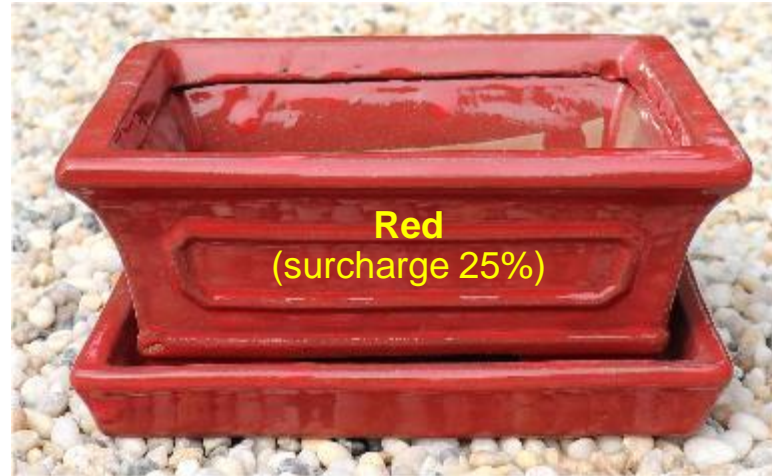

COLOR CHOICES FOR BONSAI POTS- ITEM #: VNP70425 (A/B/C/D)

ITEM #: VNP70425

D size: 6 inch Bonsai pot

C size: 8 inch Bonsai pot

B size: 10 inch Bonsai pot

A size: 12 inch Bonsai pot